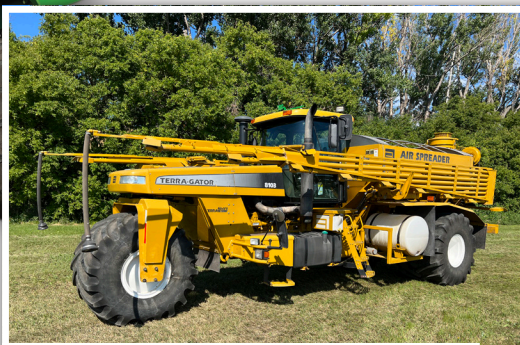

LOADOUT: November 9 – November 23 from 8AM-5PM

2018 JOHN DEERE 9620RX

2018 S770 / PRWD / 495 SEP HRS

2009 JOHN DEERE 8430 / ILS / 5,501HRS

1986 VERSATILE 1156 / 8,352HRS

2004 TERRAGATOR 8103 / 70' / 1,648HRS

2011 CAT CHALLENGER MT865L / 3,082HRS

2013 JOHN DEERE 1890 / 60' / 1910 CART

2018 ROGATOR RG1300C / 120' / 1,150HRS

2010 JOHN DEERE 9770 / 1,891 SEP HRS

2010 JOHN DEERE 9770 / 1,904 SEP HRS

To Include

Track, 4WD, MFWD & 2WD Tractors

GPS Equipment

John Deere Combines & Heads

Grain Carts

Air Drill

Planters

Rogator RG1300C Sprayer

Terragator Fertilizer Spreaders

Tillage Equipment