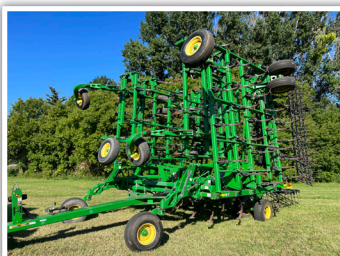

GPS Equipment

John Deere Combines & Heads

Grain Carts

Air Drill

Planters

Rogator RG1300C Sprayer

Terragator Fertilizer Spreaders

Tillage Equipment

Semi Tractors & Box Trucks

Hopper Bottom & Other Trailers

Hopper Bins

Seed Tender & Grain Handling Equipment

Other Equipment

Brian & Sherri Fiebiger

Brian, 701.789.0667

or Justin Ruth at Steffes Group,
701.237.9173 or 701.630.5583