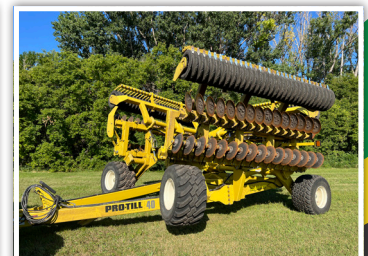

GPS Equipment

John Deere Combines & Heads

Grain Carts

Air Drill

Planters

Rogator RG1300C Sprayer

Terragator Fertilizer Spreaders

Tillage Equipment

Semi Tractors & Box Trucks

Hopper Bottom & Other Trailers

Hopper Bins

Seed Tender & Grain Handling Equipment

Other Equipment

Brian & Sherri Fiebiger

Brian, 701.789.0667

or Justin Ruth at Steffes Group,
701.237.9173 or 701.630.5583